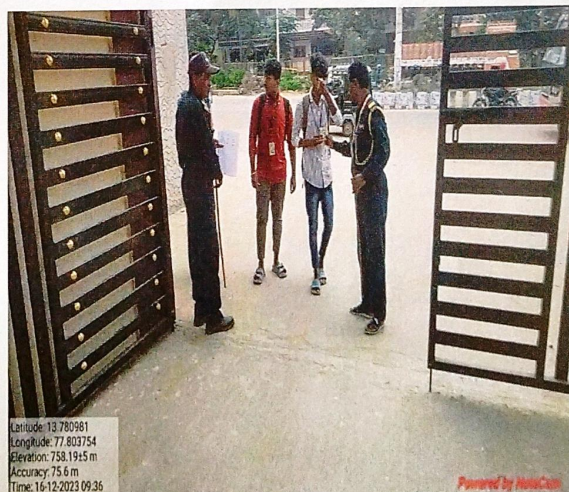

**7.1.1 - Measures initiated by the Institution for the promotion of gender equity during the year**

We in the college have specific facilities which we have provided for women in terms of:-

1. Safety and security.
2. Counselling.
3. Common room.

**SAFETY & SECURITY**

**STUDENTS WEAR ID CARDS**

  
**PRINCIPAL**  
**THE NATIONAL COLLEGE**  
Bagepalli, Chikkaballapur Dist.

**COUNSELLING FACILITY**

**COMMON ROOM**

*M. S.*  
**PRINCIPAL**  
**THE NATIONAL COLLEGE**  
Bagepalli, Chikkaballapur Dist.