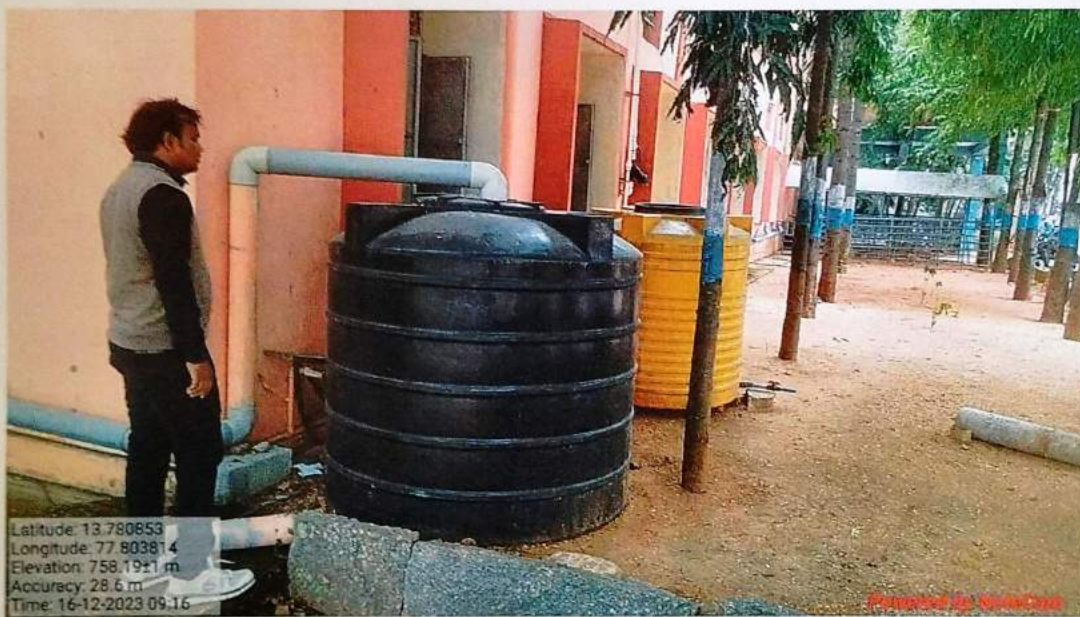

Latitude: 13.780853
Longitude: 77.803814
Elevation: 758.19±1 m
Accuracy: 28.6 m
Time: 16-12-2023 09:16

Powered by NoteCam

PRINCIPAL
THE NATIONAL COLLEGE
Bagepalli, Chikkaballapur Dist