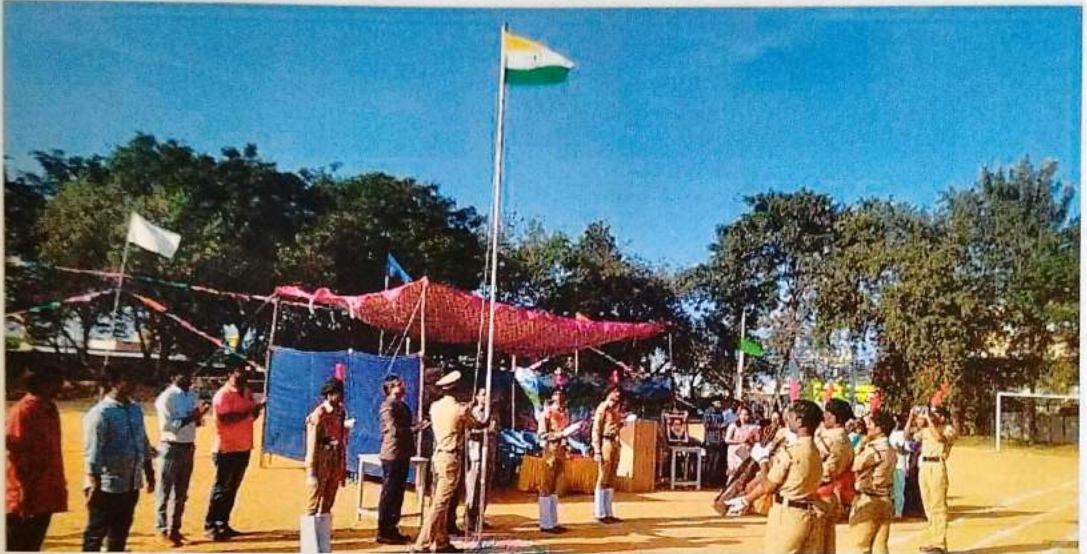

NCC ACTIVITIES

INDEPENDANCE DAY

Latitude: 13.780893
Longitude: 77.803492
Elevation: 733.69±4 m
Accuracy: 10.7 m
Time: 28-07-2022 08:39

Powered by MetaCam

M L
PRINCIPAL
THE NATIONAL COLLEGE
Bagepalli, Chikkaballapur Dist.